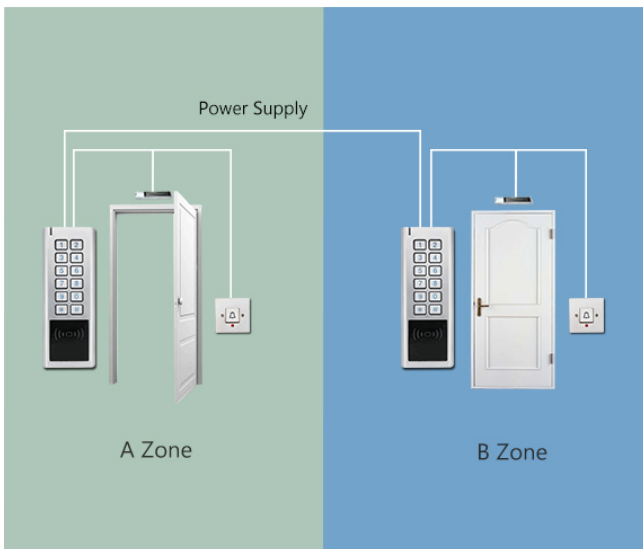

Keypad PROX

3 in 1 Universal Keypad

Three working modes-Wiegand 26~37 bits input & output

2pcs devices support interlock for two doors

Wide Voltage Range:

12 ~ 28
VOLTS VOLTS