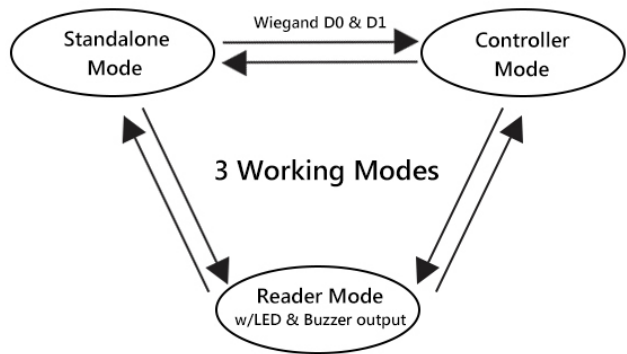

Keypad PROX

3 in 1 Universal Keypad

Three working modes-Wiegand 26~37 bits input & output

2pcs devices support interlock for two doors

Wide Voltage Range:

12 ~ 28
VOLTS VOLTS